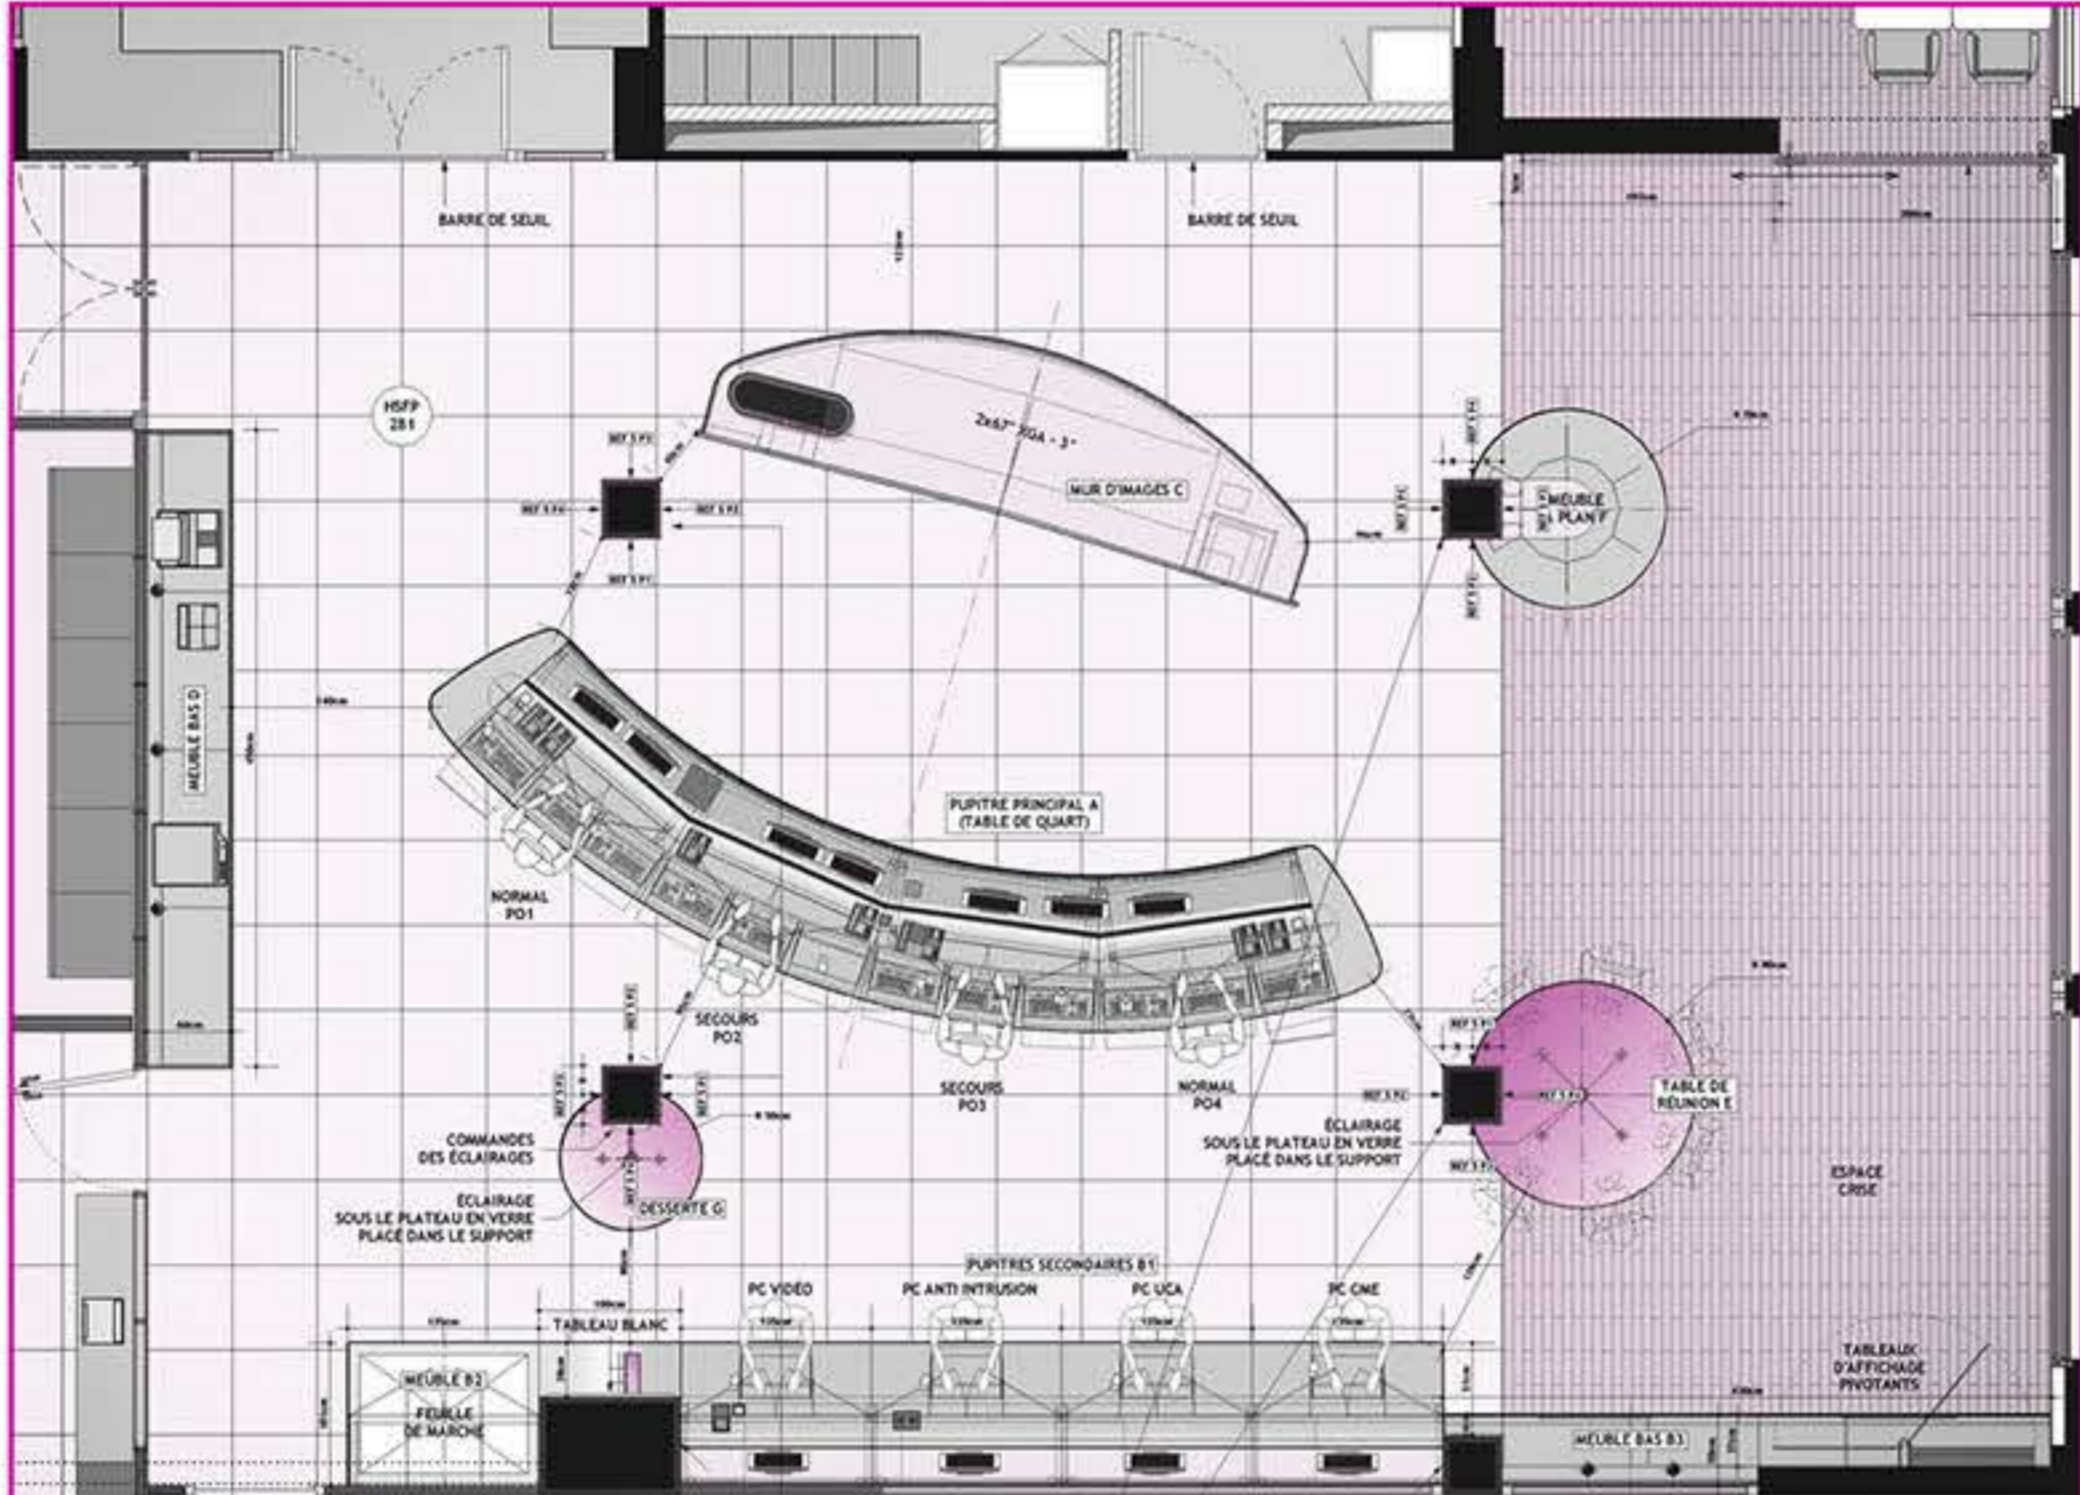

Canton furniture fair booth 2010

Control room display 2005

Control room 2004

Industrial

DESIGN

INTERIOR

JOCELYN BARSIS