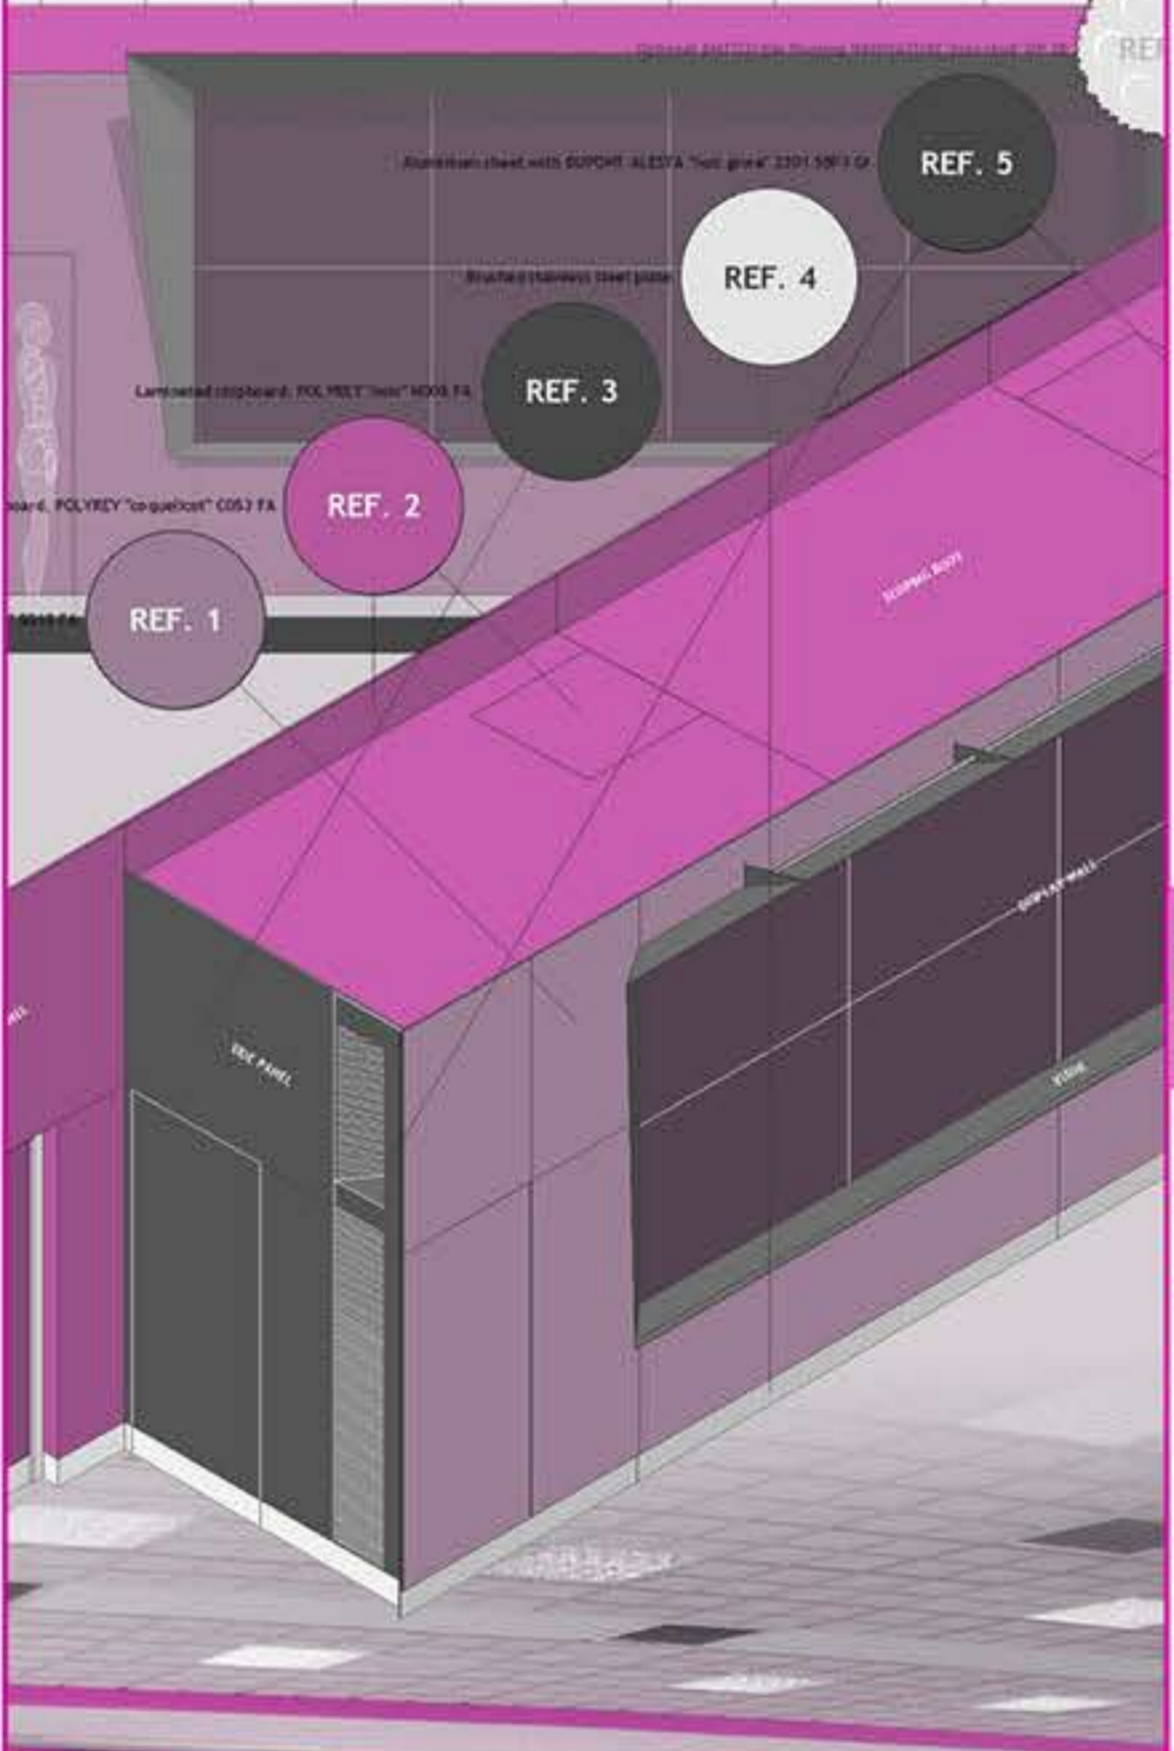

Canton furniture fair booth 2010

Control room display 2005

Control room 2004

Industrial

DESIGN

INTERIOR

JOCELYN BARSIS