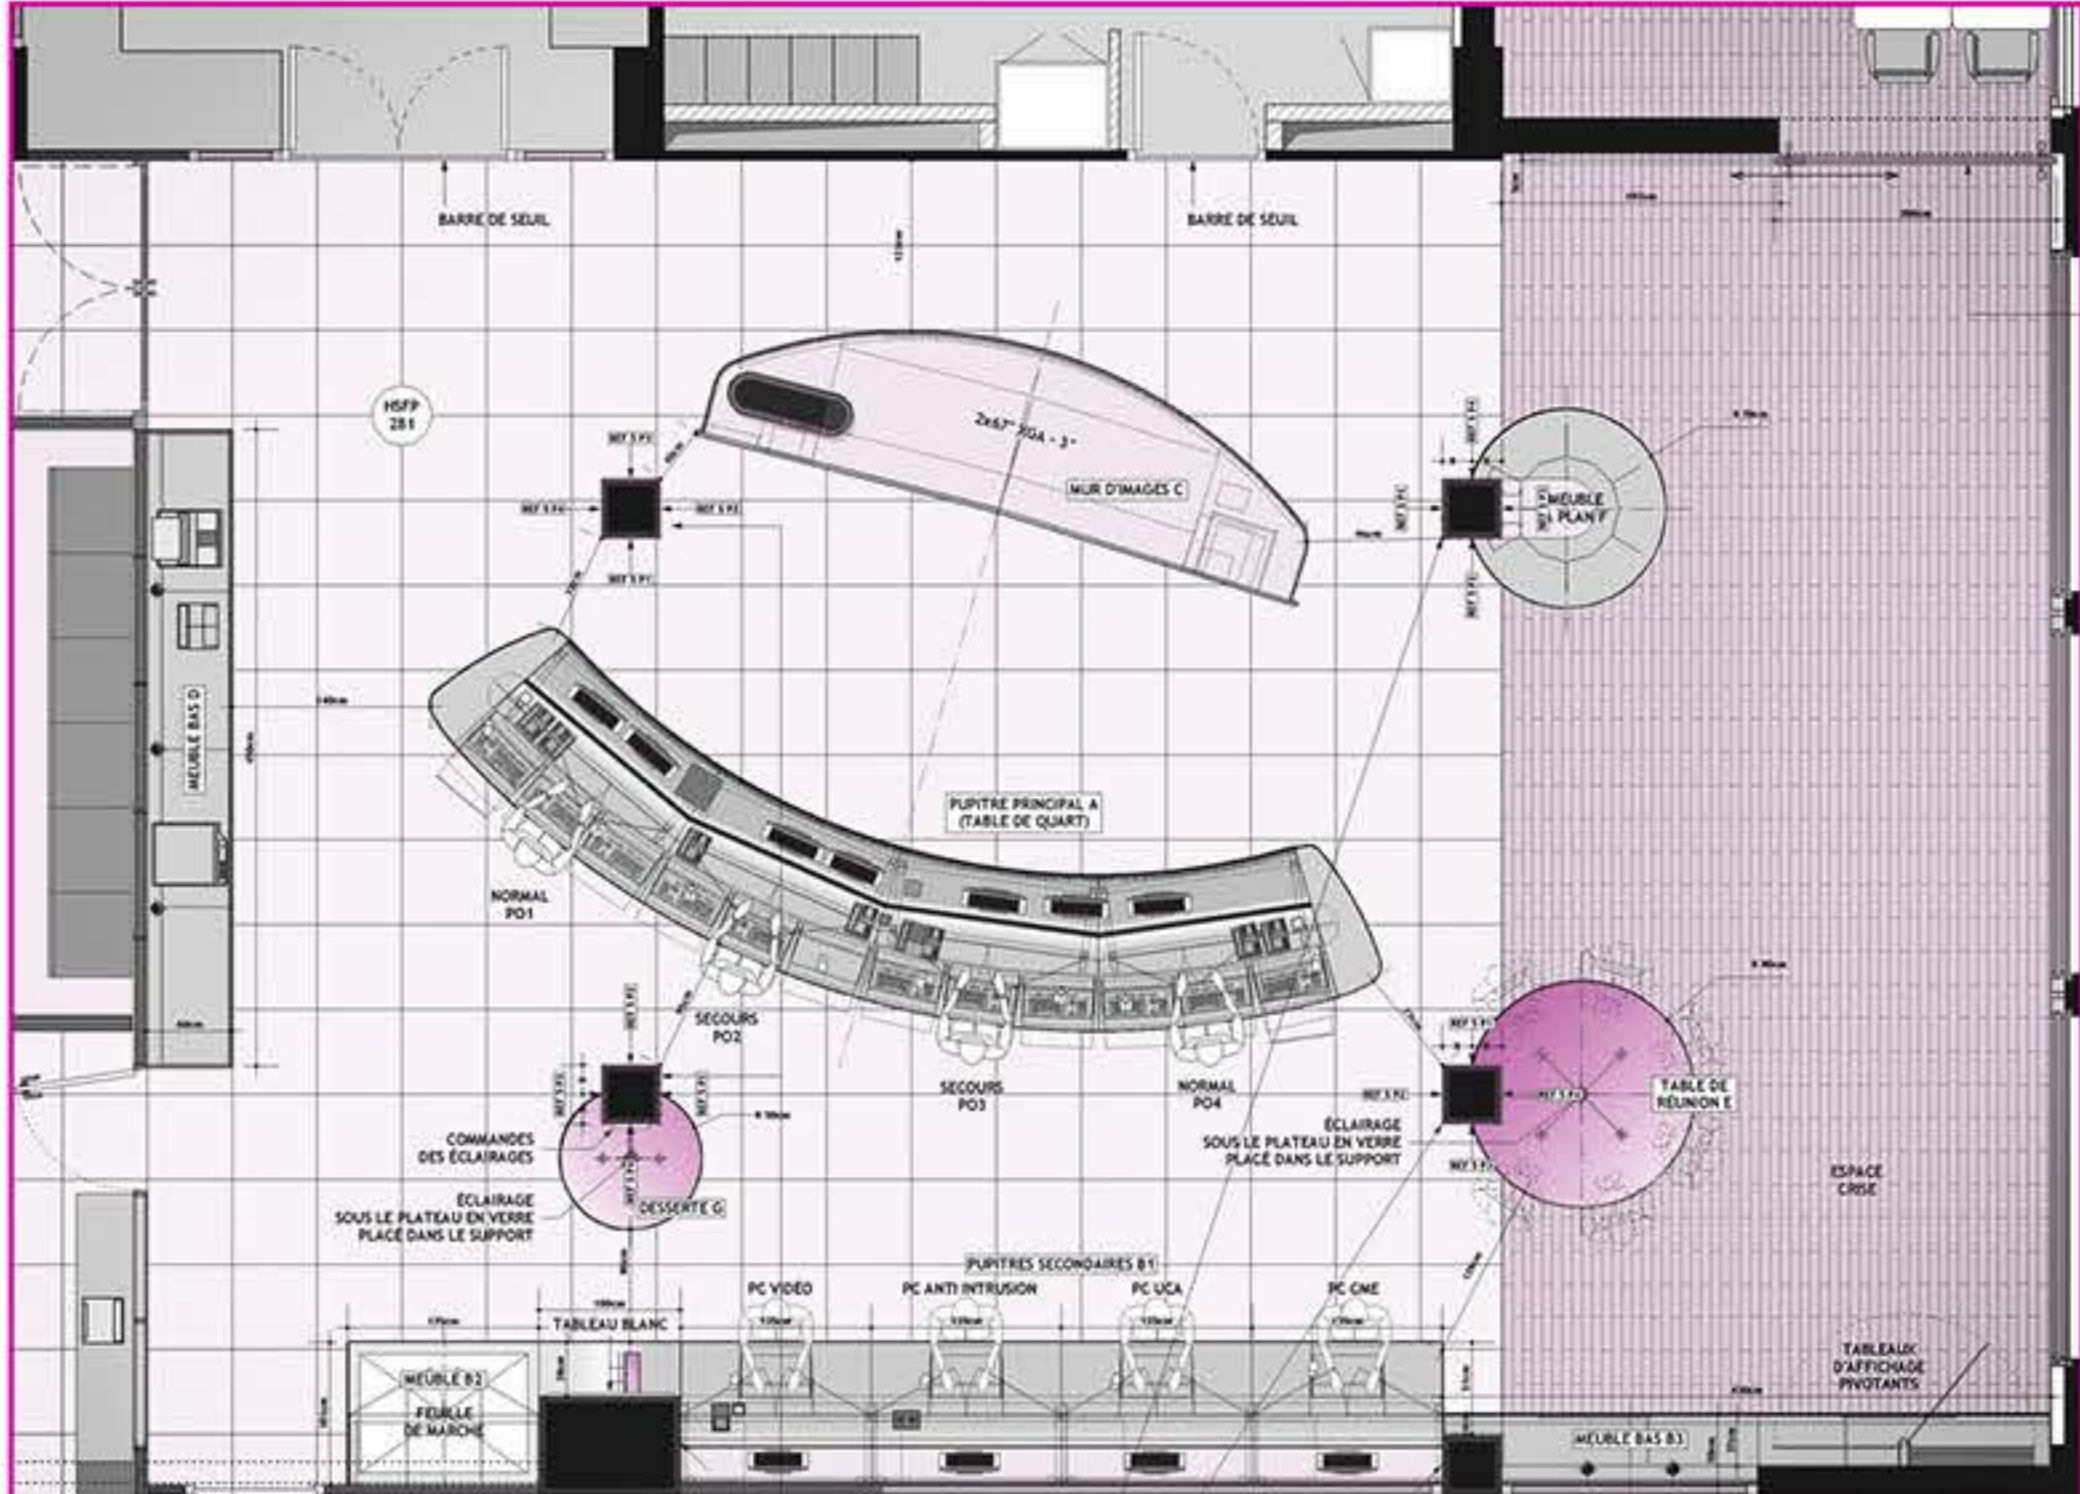

Canton furniture fair booth 2010

Control room display 2005

Control room 2004

Industrial

DESIGN

INTERIOR

JOCELYN BARSIS